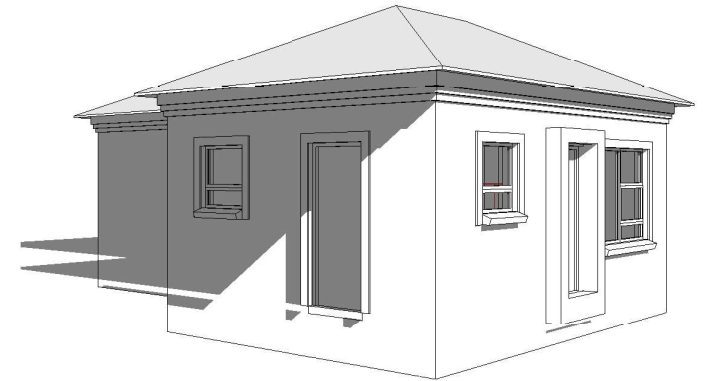

IVY's CROWN
HOUSE TYPE - A8

GROUND FLOOR

1 : 100

AREA SCHEDULE	
AREA NAME	SIZE OF AREA
GROUND FLOOR AREA	60 m ²