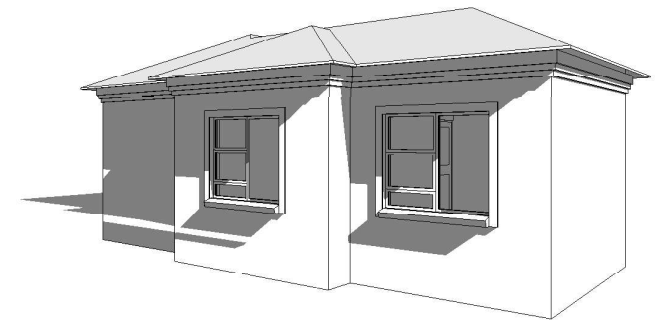

IVY's CROWN
HOUSE TYPE - A8

GROUND FLOOR

1 : 100

AREA SCHEDULE	
AREA NAME	SIZE OF AREA
GROUND FLOOR AREA	60 m ²